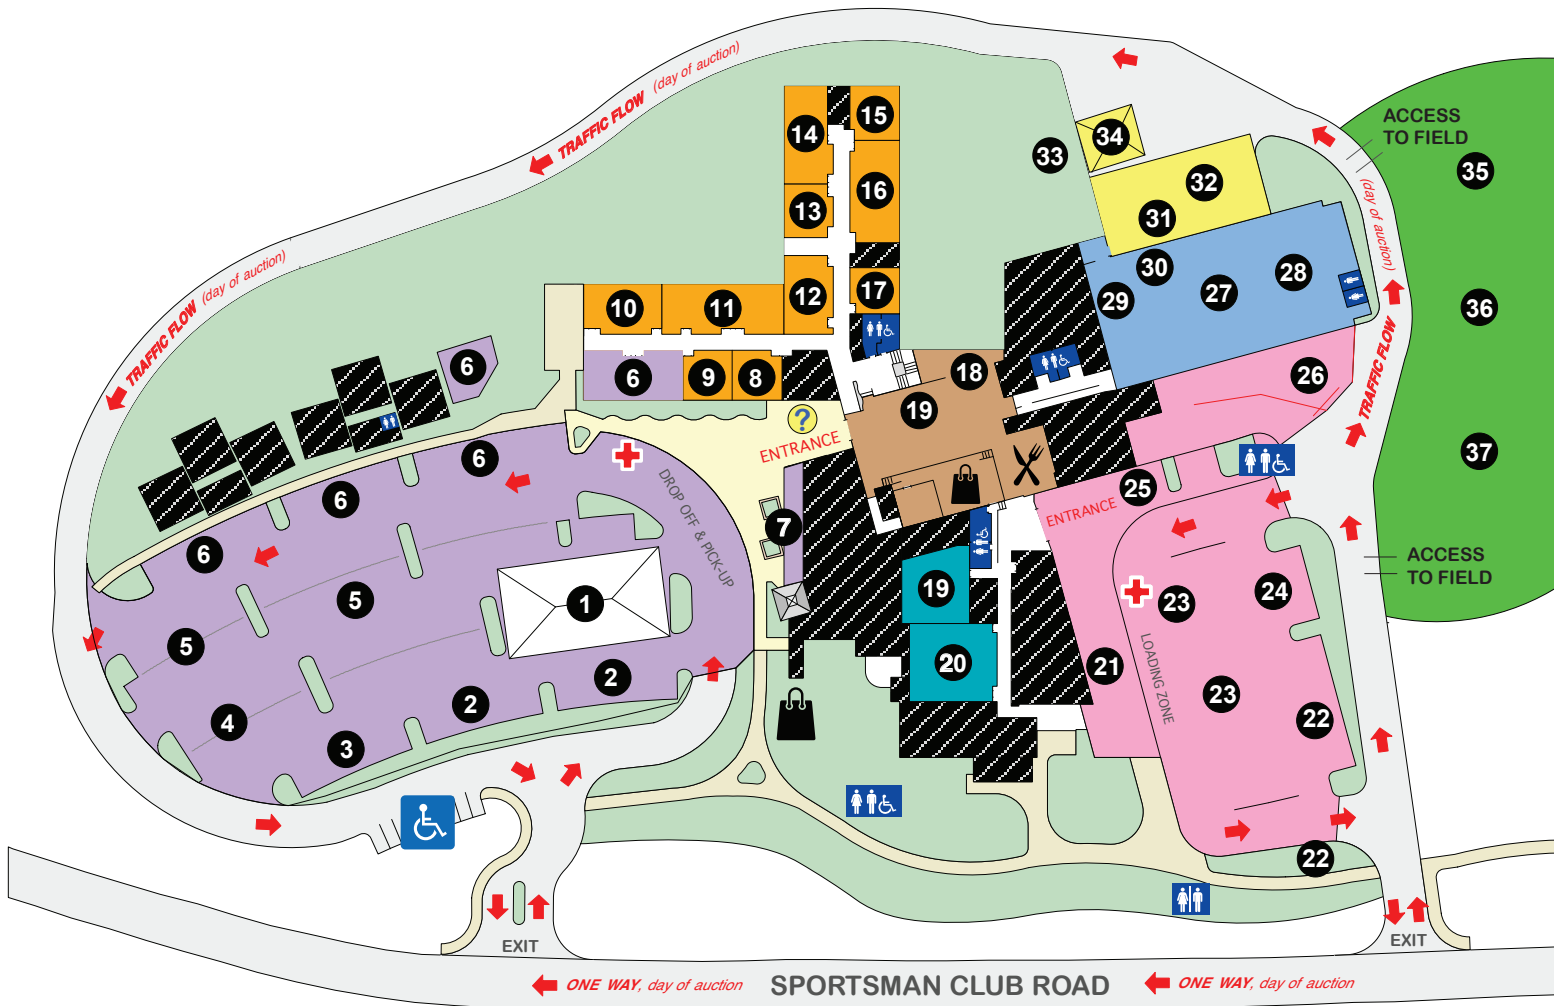

Woodward Middle School

9125 Sportsman Club Road NE
Bainbridge Island, WA 98110

SALES DEPARTMENTS

South Lot

- 1 Antiques & Fine Furnishings
- 2 Lawn & Garden
- 3 Pet Supplies
- 4 Outdoor Power Equipment
- 5 Furniture & Large Appliances
- 6 Sporting Goods
- 7 Needlework

West Wing

- 8 Musical Instruments
- 9 Tablescapes
- 10 Computers
- 11 Kitchen and Dining
- 12 Small Appliances
- 13 Lamps
- 14 Children's Boutique
- 15 Photo & Optics
- 16 Better Clothing
- 17 Jewelry & Accessories

Cafe / Commons

- 18 Holiday Décor & Crafts
- 19 Print Art Annex

East Wing

- 19 Fine Art
- 20 TV & Audio

North Lot

- 21 Beds
- 22 Boats & Marine Supplies
- 23 Vehicles
- 24 Tools & Automotive
- 25 Home Décor
- 26 Building Supplies

Campus is open to vehicles starting at 10am, to pick up large items.