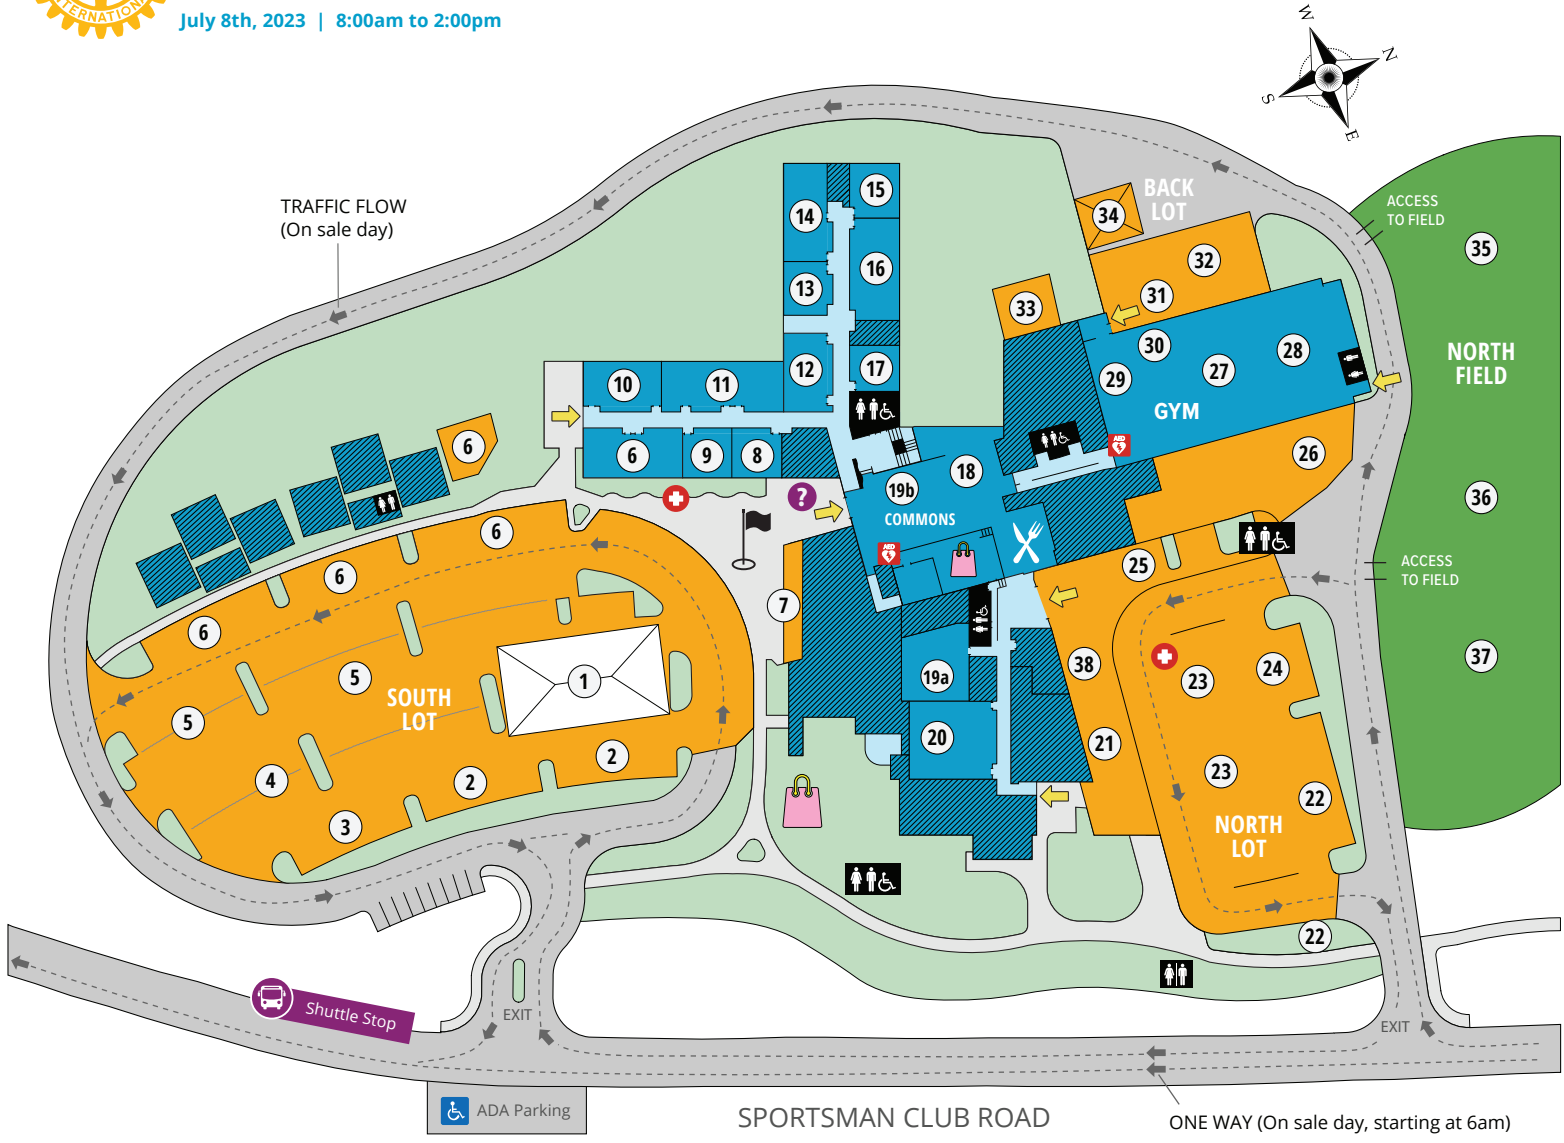

Woodward Middle School
 9125 Sportsman Club Road NE
 Bainbridge Island, WA 98110

Department Locations

1	Antiques & Fine Furnishings	South Lot Tent
5	Appliances – Large	South Lot
12	Appliances – Small	Room 210
19a	Art – Fine Art	Room 305
19b	Art – Art Annex	Commons
21	Beds	North Lot
37	Bicycles	North Field
22	Boats & Marine Supplies	North Lot
27	Books	Gym
26	Building Supplies	North Lot
36	Camping Tents	North Field
14	Children's Boutique	Room 207
28	Clothing – Children	Gym
16	Clothing – Better	Room 202
32	Clothing – Bulk	Back Lot
10	Computers	Room 216
29	DVDs, CDs & Vinyl	Gym
7	Fiber Arts	South Lot
5	Furniture	South Lot
18	Holiday Décor & Crafts	Commons
25	Home Décor	North Field
17	Jewelry & Accessories	Room 205
11	Kitchen & Dining	Room 218 & 219
13	Lamps	Room 208
2	Lawn & Garden	South Lot
31	Linens	Back Lot
33	Luggage	Back Lot
8	Musical Instruments	Room 212
30	Office Equipment	Gym
4	Outdoor Power Equipment	South Lot
3	Pet Supplies	South Lot
15	Photo & Optics	Room 201
34	Shoes	Back Lot
6	Sporting Goods	South Lot & Rm 214
9	Tablescapes	Room 213
24	Tools & Automotive	North Lot
28	Toys – Indoor	Gym
35	Toys – Outdoor	North Field
20	TV & Audio	Room 304
38	Vacuums	North Lot
23	Vehicles	North Lot

Schedule and details:
www.bainbridgerotaryauction.org

- First Aid
- Information
- Food
- Large Item Pickup
Campus opens to vehicles at 10am
- Defibrillator (AED)
- Shuttle Stop
- Treasure Check
- Restrooms
- Building Entrance

Inside	Outside	Field	Closed
--------	---------	-------	--------